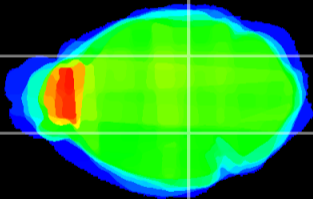

Coronal

Sagittal-R

Sagittal-L

ViBrism: CX18263
Horizontal

MG