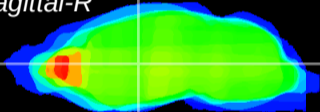

Coronal

Sagittal-R

Sagittal-L

ViBrism: CX18263
Horizontal

VA/VL