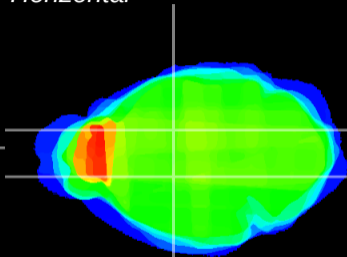

Coronal

Sagittal-R

Sagittal-L

ViBrism: CX18263
Horizontal

VA/VL