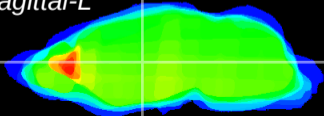

Coronal

Sagittal-R

Sagittal-L

ViBrism: CX18263
Horizontal

VA/VL