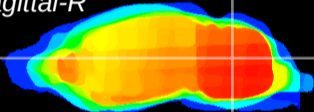

Coronal

Sagittal-R

Sagittal-L

ViBrism: CX18264
Horizontal

Cb nucleus