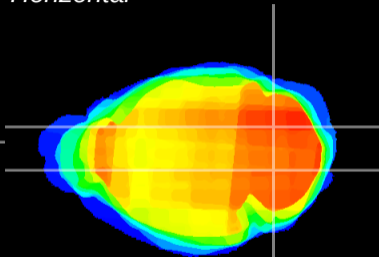

Coronal

Sagittal-R

Sagittal-L

ViBrism: CX18264
Horizontal

Cb nucleus