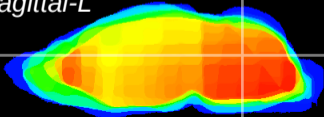

Coronal

Sagittal-R

Sagittal-L

ViBrism: CX18264
Horizontal

Cb nucleus