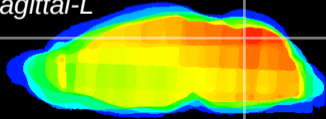

Coronal

Sagittal-R

Sagittal-L

ViBrism: CX18268
Horizontal

Cb vermis