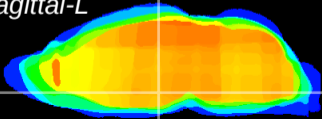

Coronal

Sagittal-R

Sagittal-L

ViBrism: CX18271
Horizontal

DM