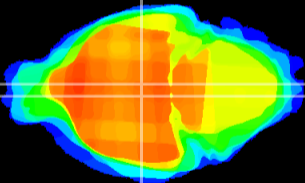

Coronal

Sagittal-R

Sagittal-L

ViBrism: CX18274
Horizontal

DM