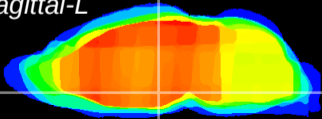

Coronal

Sagittal-R

Sagittal-L

ViBrism: CX18274
Horizontal

DM