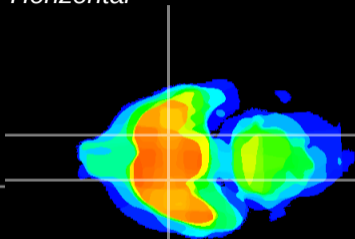

Coronal

Sagittal-R

Sagittal-L

ViBrism: CX18274
Horizontal

S0