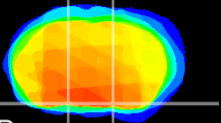

Coronal

Sagittal-R

Sagittal-L

ViBrism: CX18281
Horizontal

S0