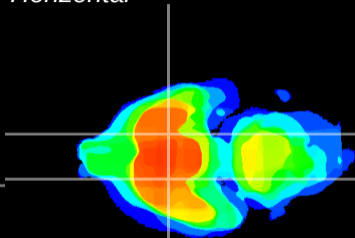

Coronal

Sagittal-R

Sagittal-L

ViBrism: CX18281
Horizontal

S0