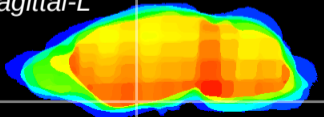

Coronal

Sagittal-R

Sagittal-L

ViBrism: CX18281
Horizontal

S0