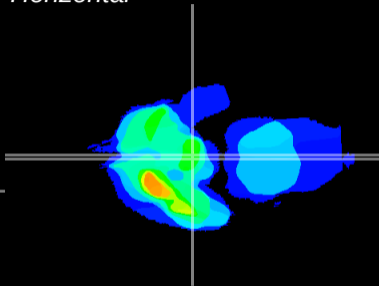

Coronal

Sagittal-R

Sagittal-L

ViBrism: CX18282
Horizontal

ME