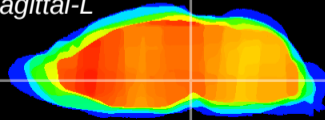

Coronal

Sagittal-R

Sagittal-L

ViBrism: CX18283
Horizontal

VTA