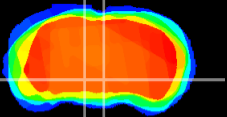

Coronal

Sagittal-R

Sagittal-L

ViBrism: CX18283
Horizontal

VTA