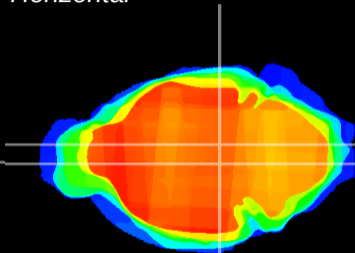

Coronal

Sagittal-R

Sagittal-L

ViBrism: CX18283
Horizontal

VTA