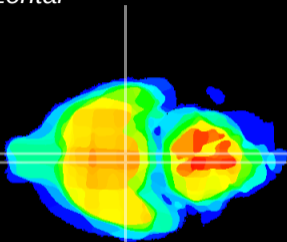

Coronal

Sagittal-R

Sagittal-L

ViBrism: CX18286
Horizontal

VMH