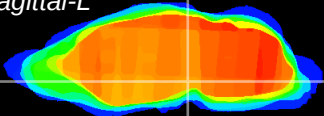

Coronal

Sagittal-R

Sagittal-L

ViBrism: CX18289
Horizontal

SN