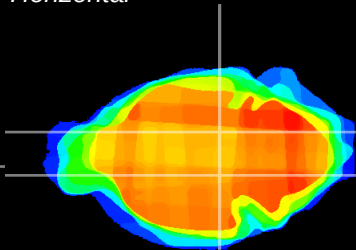

Coronal

Sagittal-R

Sagittal-L

ViBrism: CX18289
Horizontal

SN