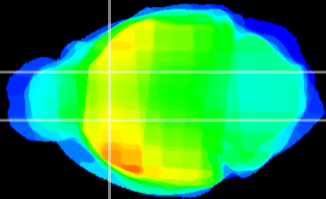

*Coronal*

*Sagittal-R*

*Sagittal-L*

ViBrism: CX18292  
*Horizontal*

CPU medial