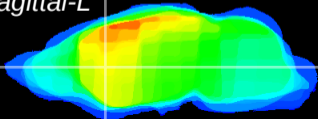

*Coronal*

*Sagittal-R*

*Sagittal-L*

ViBrism: CX18292  
*Horizontal*

CPU medial