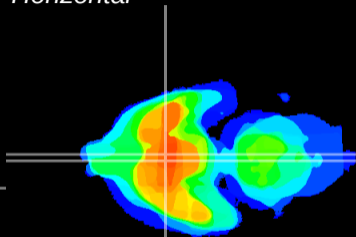

Coronal

Sagittal-R

Sagittal-L

ViBriSM: CX18297
Horizontal

SCN