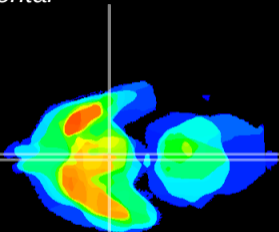

Coronal

Sagittal-R

Sagittal-L

ViBrism: CX18304
Horizontal

Arc