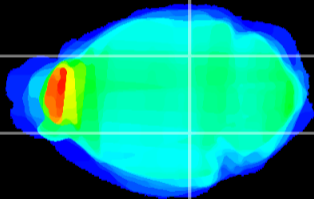

Coronal

Sagittal-R

Sagittal-L

ViBrism: CX18305
Horizontal

MG