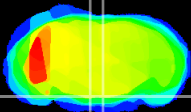

Coronal

Sagittal-R

Sagittal-L

ViBrism: CX18309
Horizontal

Pn