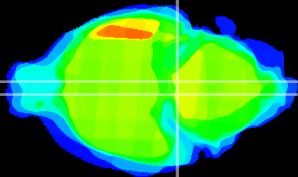

Coronal

Sagittal-R

Sagittal-L

ViBrism: CX18309
Horizontal

Pn