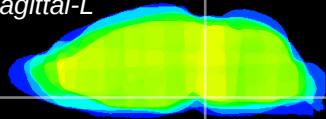

Coronal

Sagittal-R

Sagittal-L

ViBrism: CX18309
Horizontal

Pn