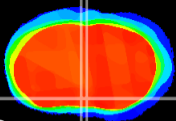

Coronal

Sagittal-R

Sagittal-L

ViBrism: CX18313
Horizontal

MPA