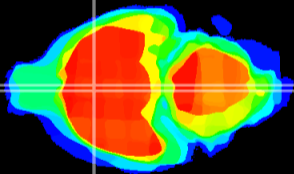

Coronal

Sagittal-R

Sagittal-L

ViBrism: CX18313
Horizontal

MPA