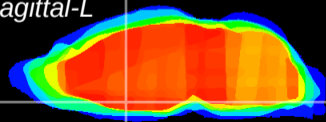

Coronal

Sagittal-R

Sagittal-L

ViBrism: CX18313
Horizontal

MPA