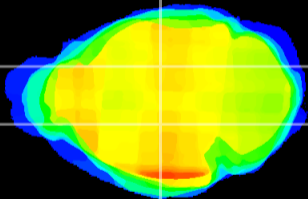

Coronal

Sagittal-R

Sagittal-L

ViBrism: CX18314
Horizontal

VPM/VPL