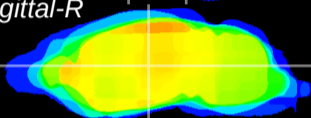

Coronal

Sagittal-R

Sagittal-L

ViBrism: CX18314
Horizontal

VPM/VPL