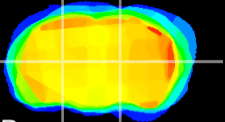

Coronal

Sagittal-R

Sagittal-L

ViBrism: CX18314
Horizontal

VPM/VPL