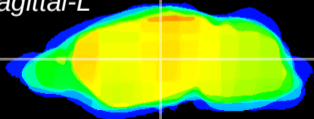

Coronal

Sagittal-R

Sagittal-L

ViBrism: CX18314
Horizontal

VPM/VPL