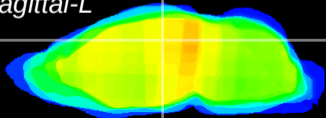

Coronal

Sagittal-R

Sagittal-L

ViBrism: CX18315
Horizontal

DG