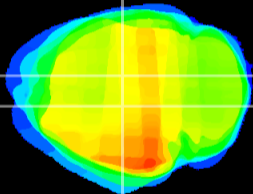

Coronal

Sagittal-R

Sagittal-L

ViBrism: CX18315
Horizontal

DG