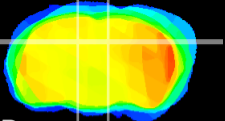

Coronal

Sagittal-R

Sagittal-L

ViBrism: CX18315
Horizontal

DG