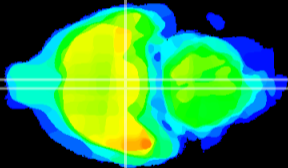

Coronal

Sagittal-R

Sagittal-L

ViBrism: CX18315
Horizontal

VMH