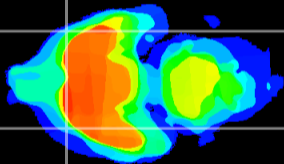

Coronal

Sagittal-R

Sagittal-L

ViBriSM: CX18320
Horizontal

Pir