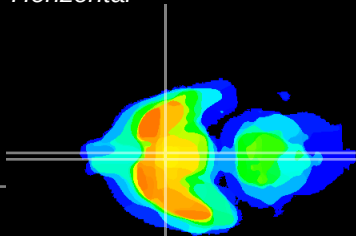

Coronal

Sagittal-R

Sagittal-L

ViBrism: CX18322
Horizontal

SCN