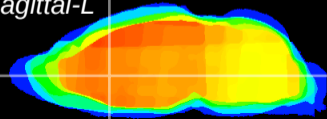

Coronal

Sagittal-R

Sagittal-L

ViBrism: CX18323
Horizontal

LS