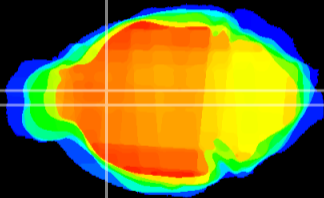

Coronal

Sagittal-R

Sagittal-L

ViBrism: CX18323
Horizontal

LS