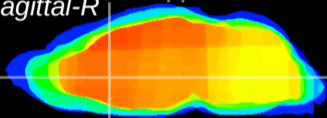

Coronal

Sagittal-R

Sagittal-L

ViBrism: CX18323
Horizontal

LS