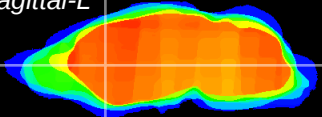

Coronal

Sagittal-R

Sagittal-L

ViBrism: CX18324  
Horizontal

CPU medial