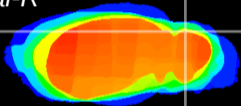

Coronal

Sagittal-R

Sagittal-L

ViBrism: CX18324
Horizontal

Cb lobe