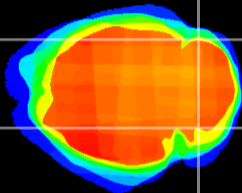

Coronal

Sagittal-R

Sagittal-L

ViBrism: CX18324
Horizontal

Cb lobe