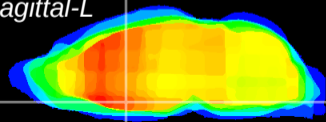

Coronal

Sagittal-R

Sagittal-L

ViBrism: CX18327  
Horizontal

MPA