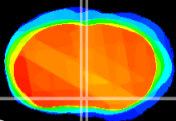

Coronal

Sagittal-R

Sagittal-L

ViBrism: CX18327  
Horizontal

MPA