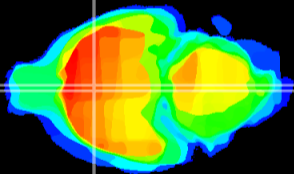

Coronal

Sagittal-R

Sagittal-L

ViBrism: CX18327  
Horizontal

MPA