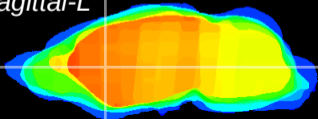

Coronal

Sagittal-R

Sagittal-L

ViBrism: CX18328  
Horizontal

CPU medial