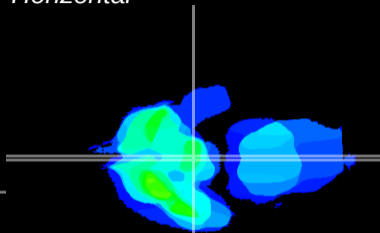

Coronal

Sagittal-R

Sagittal-L

ViBrism: CX18331
Horizontal

ME