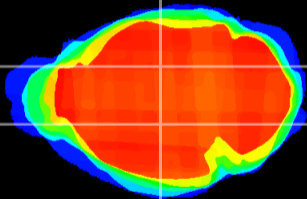

Coronal

Sagittal-R

Sagittal-L

ViBrism: CX18332
Horizontal

VPM/VPL