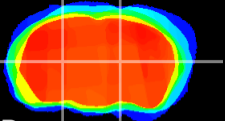

Coronal

Sagittal-R

Sagittal-L

ViBrism: CX18332
Horizontal

VPM/VPL