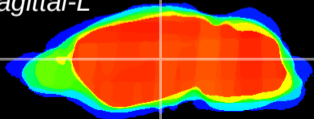

Coronal

Sagittal-R

Sagittal-L

ViBrism: CX18332
Horizontal

VPM/VPL