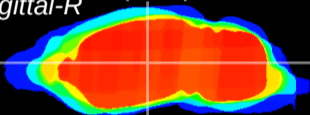

Coronal

Sagittal-R

Sagittal-L

ViBrism: CX18332
Horizontal

VPM/VPL