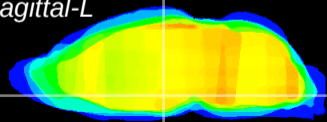

Coronal

Sagittal-R

Sagittal-L

ViBrism: CX18335
Horizontal

DM