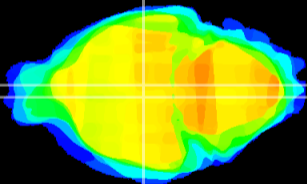

Coronal

Sagittal-R

Sagittal-L

ViBrism: CX18335
Horizontal

DM