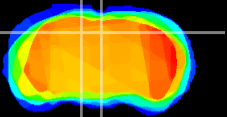

Coronal

Sagittal-R

Sagittal-L

ViBrism: CX18336
Horizontal

SC