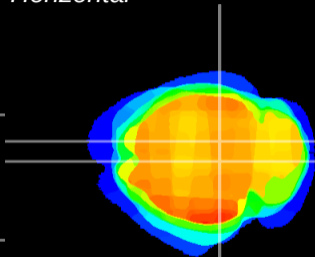

Coronal

Sagittal-R

Sagittal-L

ViBrism: CX18336
Horizontal

SC