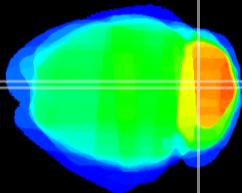

Coronal

Sagittal-R

Sagittal-L

ViBrism: CX18342  
Horizontal

Cb vermis