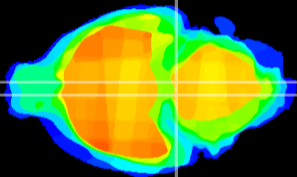

Coronal

Sagittal-R

Sagittal-L

ViBrism: CX18350
Horizontal

Pn