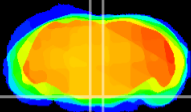

Coronal

Sagittal-R

Sagittal-L

ViBrism: CX18350
Horizontal

Pn