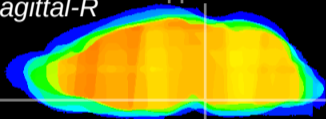

Coronal

Sagittal-R

Sagittal-L

ViBrism: CX18350
Horizontal

Pn