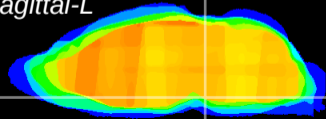

Coronal

Sagittal-R

Sagittal-L

ViBrism: CX18350
Horizontal

Pn