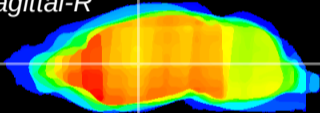

Coronal

Sagittal-R

Sagittal-L

ViBrism: CX18359
Horizontal

VA/VL