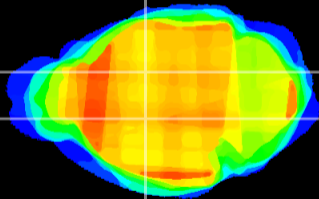

Coronal

Sagittal-R

Sagittal-L

ViBrism: CX18359
Horizontal

VA/VL