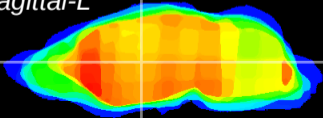

Coronal

Sagittal-R

Sagittal-L

ViBrism: CX18359
Horizontal

VA/VL