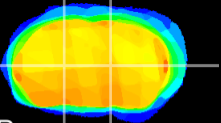

Coronal

Sagittal-R

Sagittal-L

ViBrism: CX18359
Horizontal

VA/VL