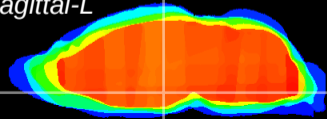

Coronal

Sagittal-R

Sagittal-L

ViBrism: CX18365
Horizontal

DM