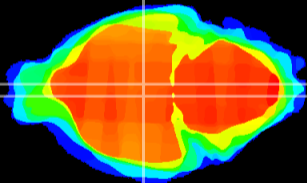

Coronal

Sagittal-R

Sagittal-L

ViBrism: CX18365
Horizontal

DM