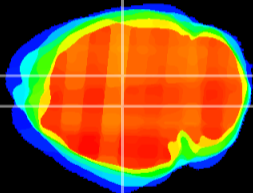

Coronal

Sagittal-R

Sagittal-L

ViBrism: CX18368
Horizontal

DG