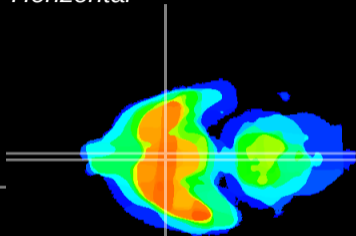

Coronal

Sagittal-R

Sagittal-L

ViBriSM: CX18368
Horizontal

SCN