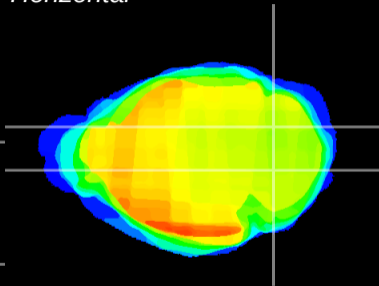

Coronal

Sagittal-R

Sagittal-L

ViBrism: CX18376  
Horizontal

Cb nucleus