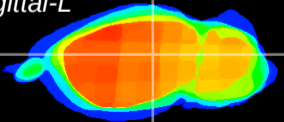

Coronal

Sagittal-R

Sagittal-L

ViBrism: CX18378
Horizontal

LG