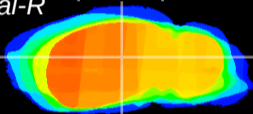

Coronal

Sagittal-R

Sagittal-L

ViBrism: CX18378
Horizontal

LG