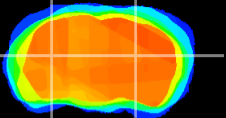

Coronal

Sagittal-R

Sagittal-L

ViBrism: CX18378
Horizontal

LG