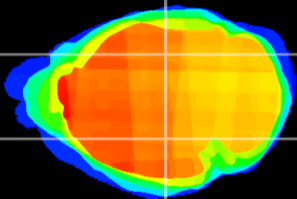

Coronal

Sagittal-R

Sagittal-L

ViBrism: CX18378
Horizontal

LG