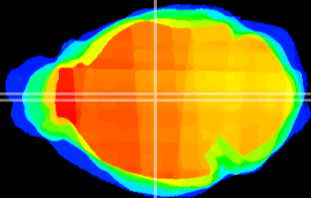

Coronal

Sagittal-R

Sagittal-L

ViBrism: CX18378
Horizontal

MD