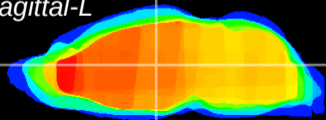

Coronal

Sagittal-R

Sagittal-L

ViBrism: CX18378
Horizontal

MD