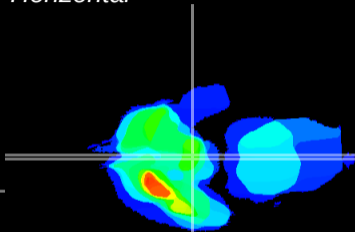

Coronal

Sagittal-R

Sagittal-L

ViBrism: CX18381
Horizontal

ME