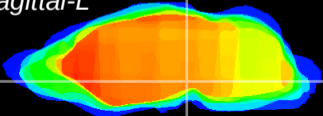

Coronal

Sagittal-R

Sagittal-L

ViBrism: CX18381
Horizontal

SN