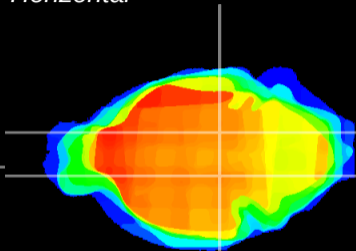

Coronal

Sagittal-R

Sagittal-L

ViBrism: CX18381
Horizontal

SN