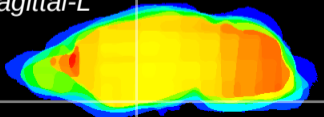

Coronal

Sagittal-R

Sagittal-L

ViBrism: CX18382
Horizontal

S0