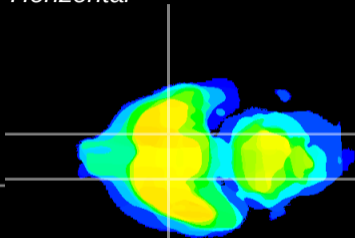

Coronal

Sagittal-R

Sagittal-L

ViBrism: CX18382
Horizontal

S0