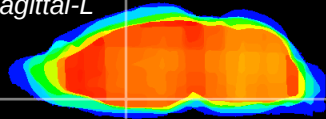

Coronal

Sagittal-R

Sagittal-L

ViBrism: CX18390  
Horizontal

MPA