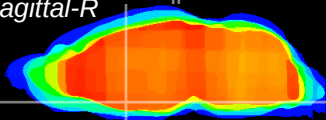

Coronal

Sagittal-R

Sagittal-L

ViBrism: CX18390  
Horizontal

MPA