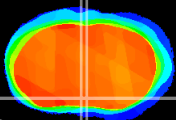

Coronal

Sagittal-R

Sagittal-L

ViBrism: CX18390  
Horizontal

MPA