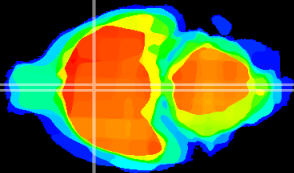

Coronal

Sagittal-R

Sagittal-L

ViBrism: CX18390  
Horizontal

MPA