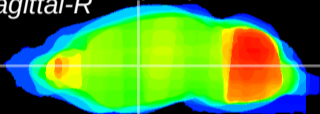

Coronal

Sagittal-R

Sagittal-L

ViBrism: CX18394
Horizontal

VA/VL