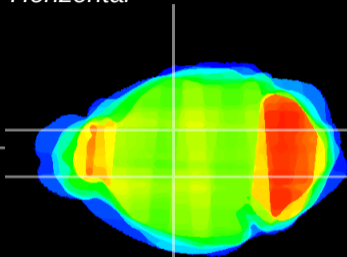

Coronal

Sagittal-R

Sagittal-L

ViBrism: CX18394
Horizontal

VA/VL