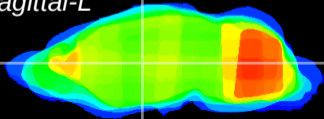

Coronal

Sagittal-R

Sagittal-L

ViBrism: CX18394
Horizontal

VA/VL