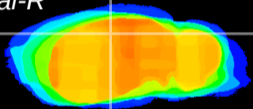

Coronal

Sagittal-R

Sagittal-L

ViBrism: CX18400
Horizontal

CA2/CA3