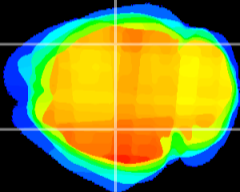

Coronal

Sagittal-R

Sagittal-L

ViBrism: CX18400
Horizontal

CA2/CA3