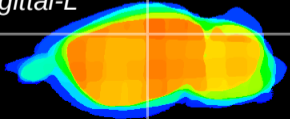

Coronal

Sagittal-R

Sagittal-L

ViBrism: CX18400
Horizontal

CA2/CA3