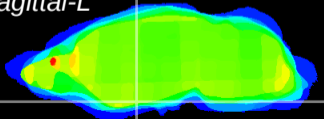

Coronal

Sagittal-R

Sagittal-L

ViBrism: CX18405
Horizontal

S0