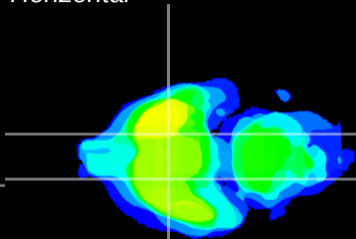

Coronal

Sagittal-R

Sagittal-L

ViBrism: CX18405
Horizontal

S0