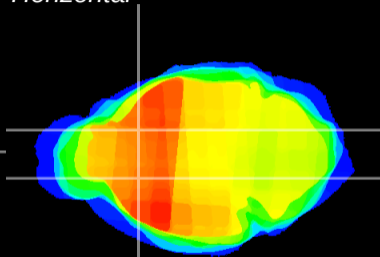

Coronal

Sagittal-R

Sagittal-L

ViBriSM: CX18411
Horizontal

CPU medial