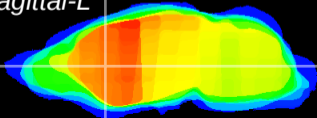

Coronal

Sagittal-R

Sagittal-L

ViBriSM: CX18411
Horizontal

CPU medial