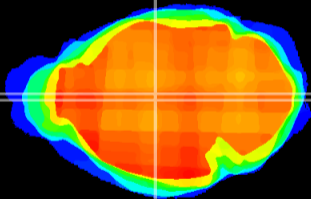

Coronal

Sagittal-R

Sagittal-L

ViBrism: CX18412
Horizontal

MD