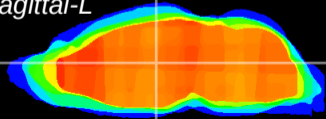

Coronal

Sagittal-R

Sagittal-L

ViBrism: CX18412
Horizontal

MD